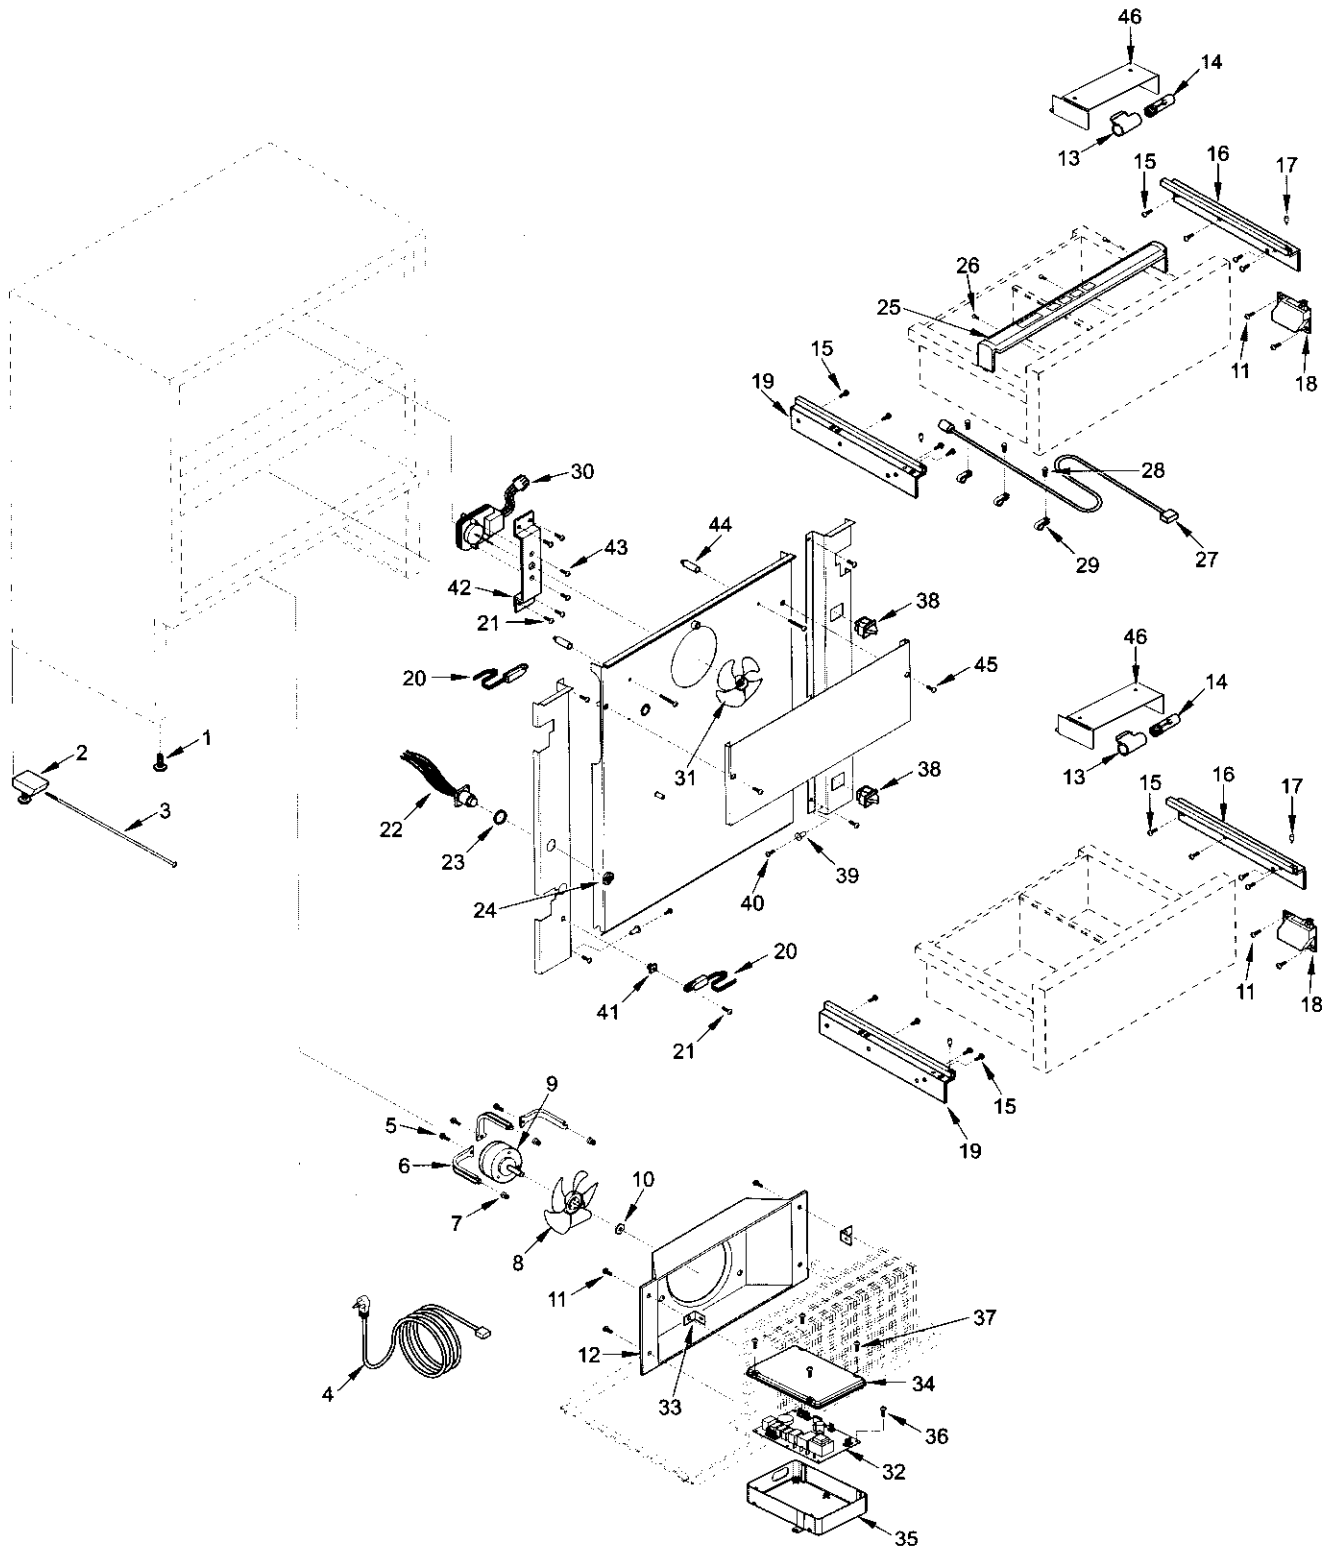

700BR-3 MECHANICAL VIEW PARTS LIST

<u>Ref #</u>	<u>Part #</u>	<u>Description</u>	<u>Ref #</u>	<u>Part #</u>	<u>Description</u>
1	3570060	Bolt, Leveler 3/8-16X2-1/8	24	6151010	Nut, Plastic 13/16-28 UNS
2	4202000	Rear Leveler Assembly	25	4163041	Cntrl Panel Assy,700BR Srvc
3	3421500	Adjusting Rod	26	6200700	Screw, #6-20 x 5/8" PH Flat HD SS
4	7002603	Cord, Power Svce	27	3025480	Wire Harness, Display Flexible
5	6201000	Screw #8-32X3/8 Thread Forming	28	6180340	Snap Rivet, Plastic White 13/64
6	0261150	Bracket, Cond Fan Mtg	29	6120280	Clamp, Tube Nylon 3/16"
7	3220360	Grommet, Mtg Brkt	30	4220801	Motor Ass, Evap Fan
8	3150800	Blade, Condenser FW-SW	31	3150640	Fan Blade, Evaporator
9	4200740	Motor Pkg, Cond Fan	32	7002876	Control, Main Board Svce
10	6150410	Nut, 1/4-20		7004664	Control, Main Board Svce (RoHS)
11	6200030	Screw, #10-12 x 5/8", Truss CP	33	3450290	Bracket, Angle #8a
12	4281320	Shroud Assy, Cond Fan	34	3412490	Cover, Cntrl Housing
13	3050220	Socket, Light Int Base Sngl	35	3412540	Housing, Control
14	3030060	Bulb, Light 25W 1X2-1/2	36	6200140	Screw, #8-15 x 3/8" Truss HD
15	6202030	Screw, 1/4-20X1/2 But HD, Patchlk	37	6200280	Screw, #8-18 x 1" Pan Head
16	4134430	Drawer Assy, Slide-RH	38	3060140	Switch, Light
17	3550720	Pin, White Thread	39	3520420	Insert / Diffuser Stand-off
18	3541020	Closer, Drawer	40	6201330	Screw, #8 PH-Pan Head 1"
19	4134440	Drawer Assy, Slide-LH	41	6220220	Screw Grommet, 1/32 x 3/8" SQ
20	4204150	Thermistor, ASM Srvc Pkg	42	0212330	Bracket, Evap Fan Motor
21	6201270	Screw, #8-18 x 5/8" PH PN SS-Gnd	43	6110270	Bolt, #10-32 x 1/4" RD HD
22	4204020	Wire Harness, Display Replacement	44	6160310	Standoff, Nylon 1"
23	6160370	Gasket, Rubber 13/16 MP3	45	6202070	Screw,#6-32X1/2 PH RD HD Zinc
			46	7006006	Bracket, Light Svce

700BR-3 MECHANICAL VIEW