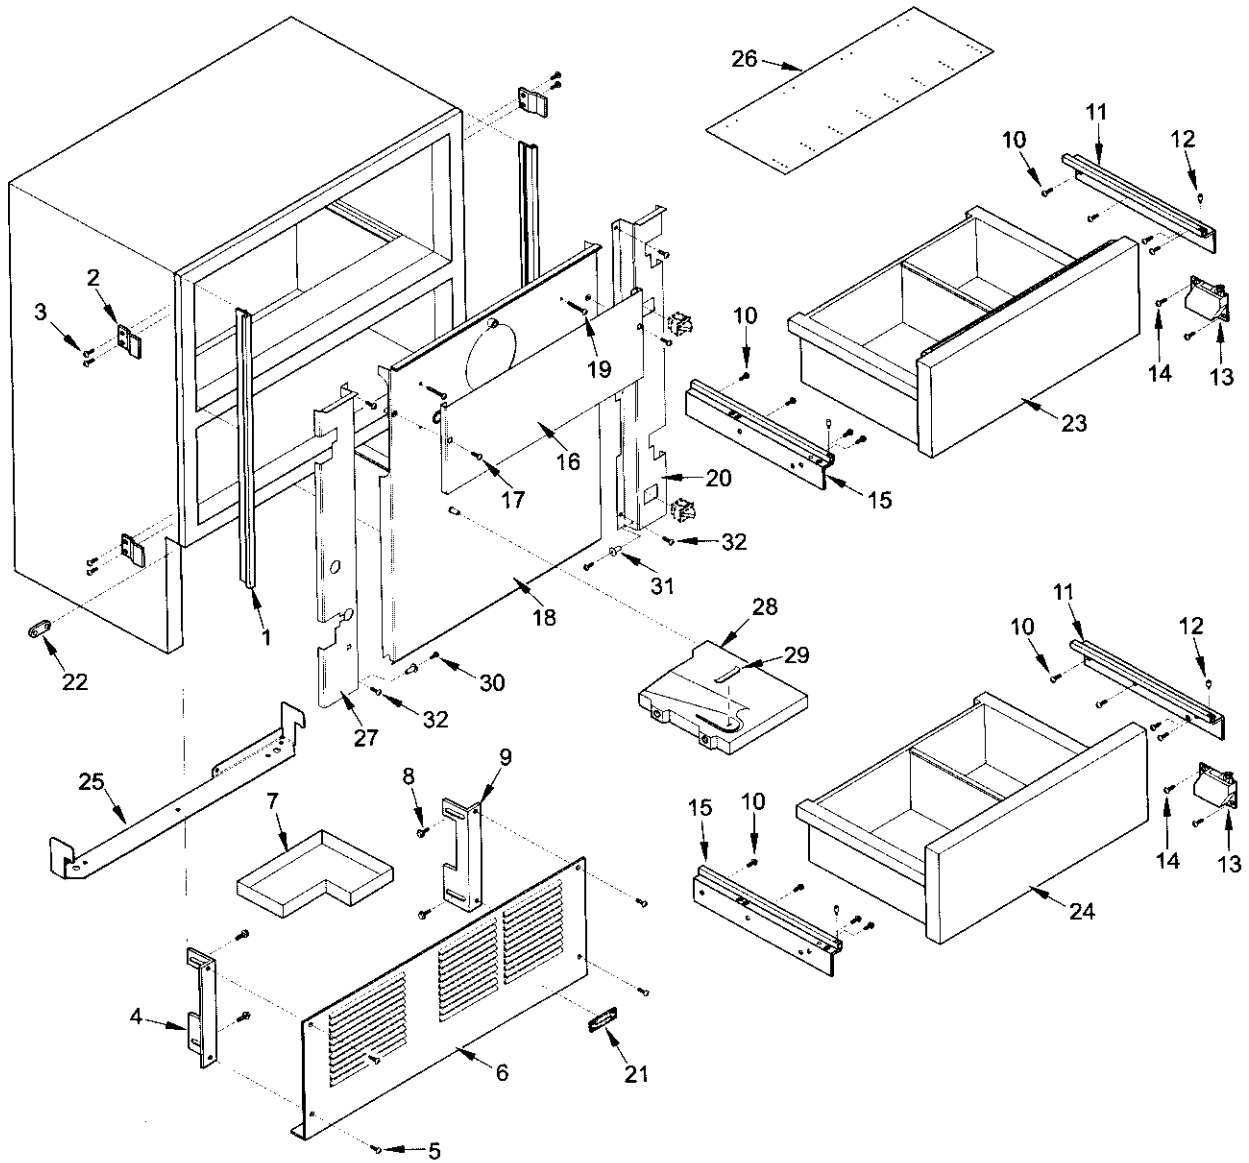

700BR-3 COSMETIC VIEW PARTS LIST

<u>Ref #</u>	<u>Part #</u>	<u>Description</u>
1	3516020	Molding, Side
2	3421510	Bracket, Ref to Cab
3	6200720	Screw, Tap, #8 x 1/2" PH FL HD
4	0167661	Kickplate Brkt,RH
	0167662	Kickplate Brkt,LH
	6200780	Screw, #10-24 x 1/2" PH Hex
5	6200050	Screw, #10-12 x 1/2" Pan HD
6	3530430	Grille, Kickplate
7	0263080	Drain Pan, 700
8	6200780	Screw, #10-24 x 1/2" PH Hex
9	0167661	Kickplate Brkt,RH
10	6202030	Screw, 1/4-20 x 1/2" But HD, Patchlk
11	4134430	Drawer Assy, Slide-RH
12	3550720	Pin, White Thread
13	3541020	Closer, Drawer
14	6200110	Screw, #10-12 x 5/8" Truss SS
15	4134440	Drawer Assy, Slide-LH
16	0213341	Diffuser, Fan
17	6202010	Screw, #6-32X1/2 PH PAN HD S
18	4152301	Cold Plate Assy, Srvc
19	6201010	Screw, #8-15 x 2" Pan Head
20	0150381	False Wall, RH Srvc
21	3580170	Nameplate
22	3421460	Bracket-Unit to Unit
23	NA	See Drawer View & Drawer Parts List
24	NA	See Drawer View & Drawer Parts List
25	0167550	Bracket, Anti Tip
26	3754220	Door Panel Drilling Template
27	0150371	False Wall, LH Srvc
28	0233491	Wire Tray
29	3450780	Clip, Wire
30	6201330	Screw, #8 PH-Pan Head 1"
31	3520420	Insert / Diffuser Stand-off
32	6201270	Screw, #8-18 x 5/8" PH PN SS-Gnd

700BR-3 COSMETIC VIEW