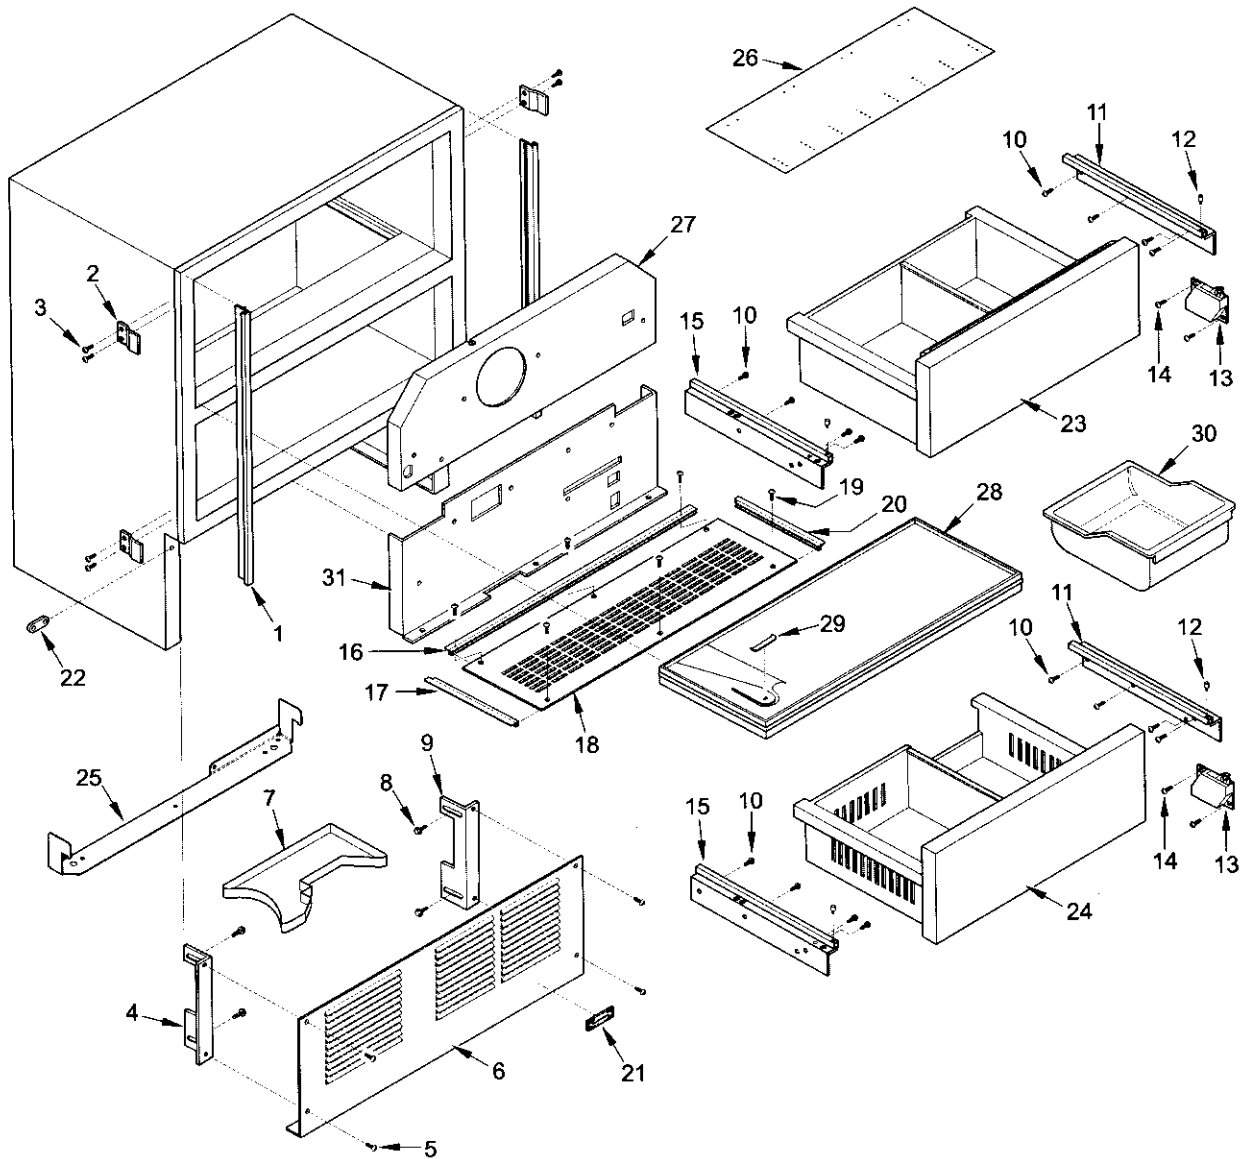

700BC/I-3 COSMETIC PARTS LIST

<u>Ref #</u>	<u>Part #</u>	<u>Description</u>
1	3516020	Molding, Side
2	3421510	Bracket, Ref to Cab
3	6201180	Screw, Tapping, #8 x 1/2" PH FL HD
4	0167662	Kickplate Brkt,LH
5	6200050	Screw, #10-12 x 1/2" Pan HD
6	3530430	Grille, Kickplate
7	0167450	Pan, Drain TB & UC
8	6200780	Screw, #10-24 x 1/2" PH Hex
9	0167661	Kickplate Brkt,RH
10	6202030	Screw, 1/4-20 x 1/2" But HD, Patchlk
11	4134430	Drawer Assy, Slide-RH
12	3550720	Pin, White Thread
13	3541020	Closer, Drawer
14	6200110	Screw, #10-12 x 5/8" Truss SS
15	4134440	Drawer Assy, Slide-LH
16	3211493	Sump Cover Seal-Back
17	3211492	Sump Cover Seal-LS
18	4151900	Evap. Sump Cover Assy. (Incl. Seals)
19	6200080	Screw, #8-15 x 1/2" Truss HD
20	3211491	Sump Cover Seal-RS
21	3580170	Nameplate
22	3421460	Bracket-Unit to Unit
23	NA	See Drawer View & Drawer Parts List
24	NA	See Drawer View & Drawer Parts List
25	0167550	Bracket, Anti Tip
26	3754220	Door Panel Drilling Template
27	0235501	Srvc, Shroud, Upper Fan
28	4152160	Divider Assy, Mullion/Wire Tray
29	3450780	Clip, Wire
30	3414220	Bucket, Ice
31	0235491	Srvc, Air Duct, Lower

700BC/I-3 COSMETIC VIEW