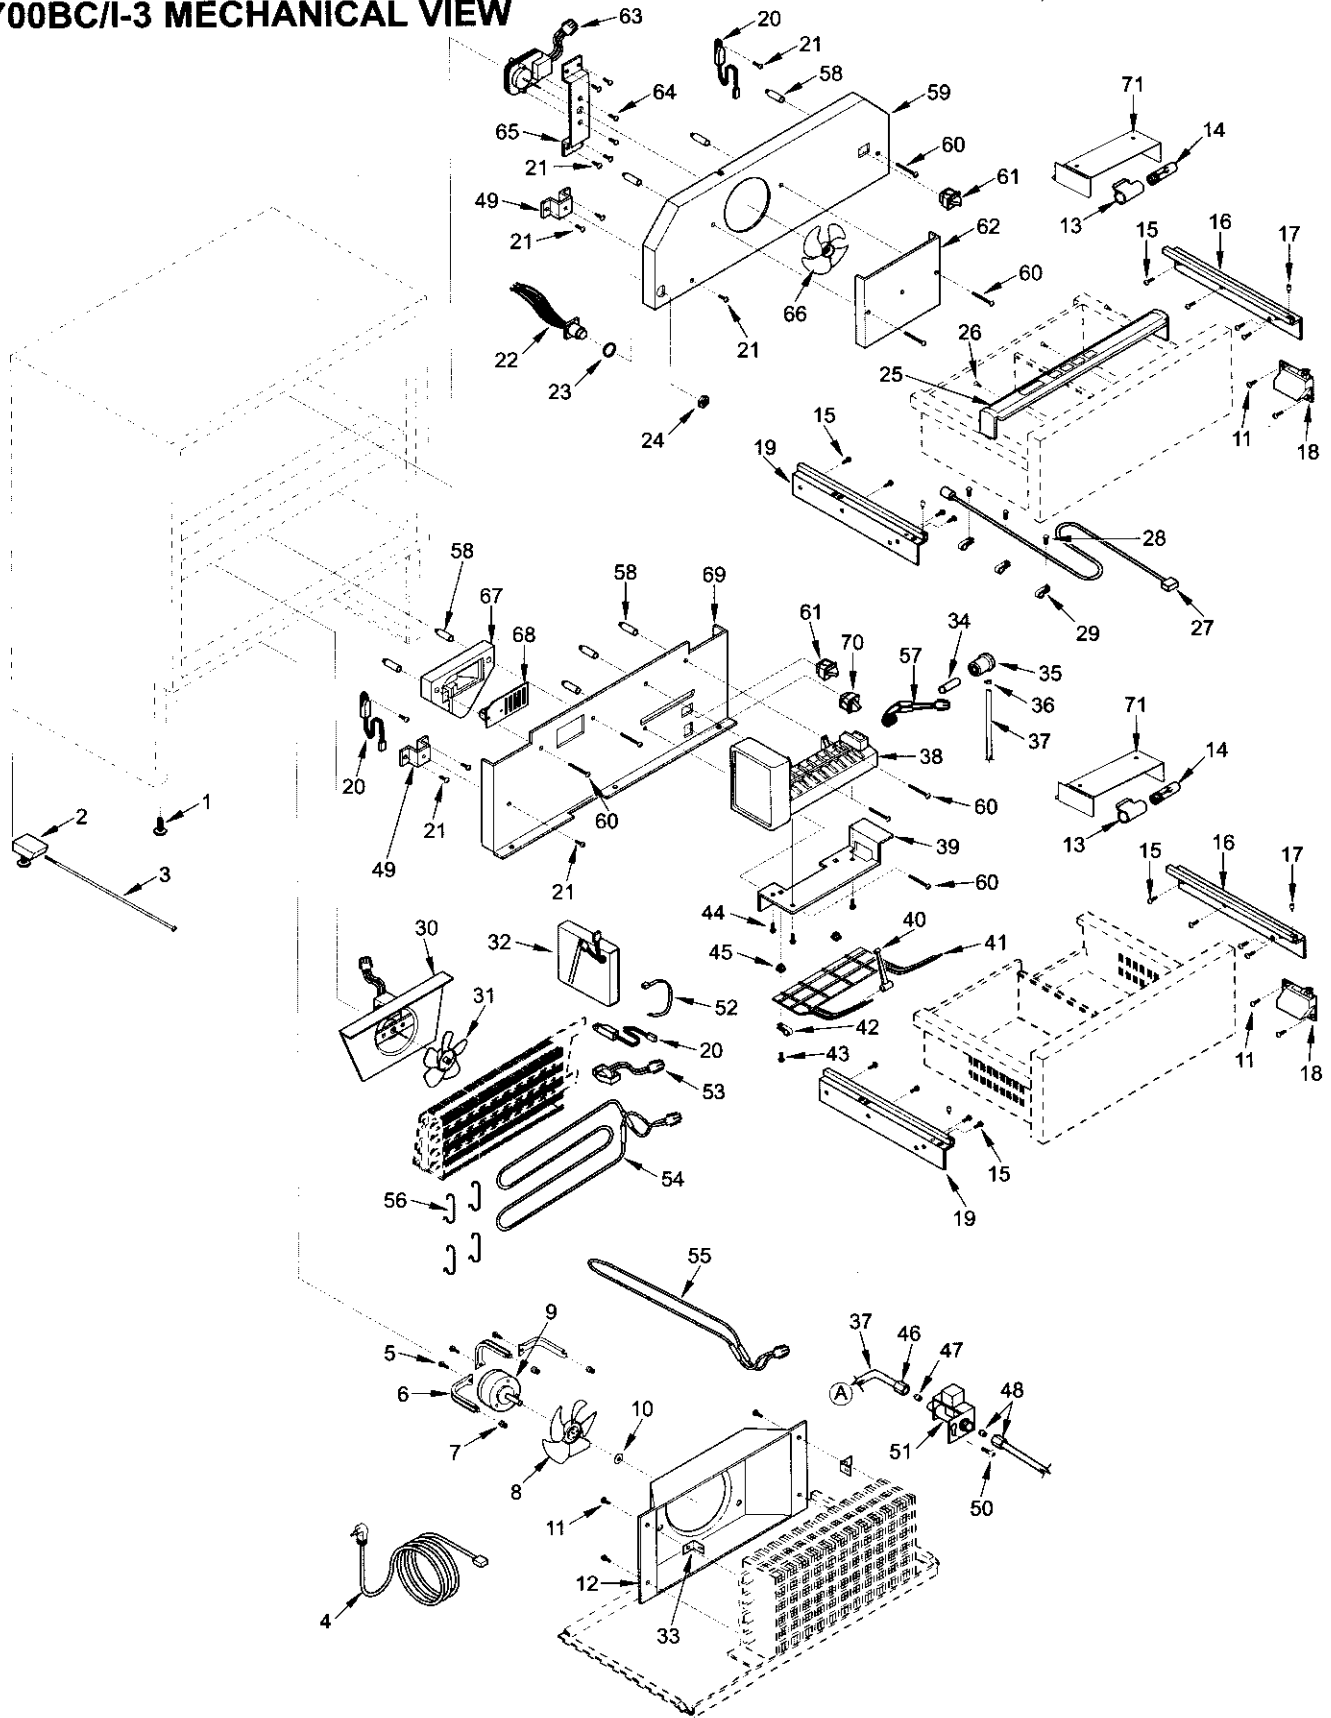

700BC/I-3 MECHANICAL PARTS LIST

<u>Ref #</u>	<u>Part #</u>	<u>Description</u>	<u>Ref #</u>	<u>Part #</u>	<u>Description</u>
1	3570060	Bolt, Leveler 3/8-16X2-1/8	38	4200520	Modular Icemaker (See IM Breakdown at back of this parts manual)
2	4202000	Rear Leveler Assembly	39	0261880	Bracket, Icemaker
3	3421500	Adjusting Rod	40	3421070	Rod, Connecting
4	7002603	Cord, Power Svce	41	3140300	Arm, Icemaker Cntrl
5	6201000	Screw #8-32X3/8 Thread Forming	42	6120280	Clamp, Tube Nylon 3/16"
6	0261150	Bracket, Cond Fan Mtg	43	6200080	Screw, #8-15 x 1/2" Truss HD
7	3220360	Grommet, Mtg Brkt	44	6201000	Screw #8-32X3/8 Thread Forming
8	3150800	Blade, Condenser FW-SW	45	6220220	Screw Grommet, 1/32 x 3/8" SQ
9	4200740	Motor Pkg, Cond Fan	46	3520030	Icemaker Nylon Nut, 1/4"
10	6150410	Nut, 1/4-20	47	3520050	Brass Insert, Solenoid
11	6200030	Screw, #10-12 x 5/8", Truss CP	48	3520470	PCKG, Valve Fitting
12	4281320	Shroud Assy, Cond Fan	3024910		Tube,Plstc Water Pex (See SN Breaks)
13	3050220	Socket, Light Int Base Sngl	49	0167691	Bracket, Grounding
14	3030060	Bulb, Light 25W 1X2-1/2	50	6200780	Screw, #8-24X1/2" PH Hex Washer
15	6202030	Screw, 1/4-20X1/2 But HD, Patchlk	51	4202790	Water Valve (See SN Breaks)
16	4134430	Drawer Assy, Slide-RH	7004267		Valve,Water QC Svce (See SN Breaks)
17	3550720	Pin, White Thread	52	6120450	Locking Cable Tie 9.7" BLK
18	3541020	Closer, Drawer	53	3082090	Terminator, Defrost
19	4134440	Drawer Assy, Slide-LH	54	3070020	Heater, Defrost
20	4204150	Thermistor, ASM Srvc Pkg	55	3013540	Heater, Drain Tube
21	6201270	Screw, #8-18 x 5/8" PH PN SS-Gnd.	56	1801100	Clip, SS Heater Blower
22	4204020	Wire Harness, Display Replacement	57	3070210	Heater, Fill Tube
23	6160370	Gasket, Rubber 13/16 MP3	58	6160310	Standoff, Nylon 1"
24	6151010	Nut, Plastic 13/16-28 UNS	59	0235500	Shroud, Upper Fan
25	4162761	Control Panel Assy, BC	60	6201120	Screw, #8-18 X 2 Truss Hd
26	6200700	Screw, #6-20 x 5/8" PH Flat HD SS	61	3060140	SPST Light Switch
27	3025480	Wire Harness, Display Flexible	62	0213001	Diffuser, Fan Upper
28	6180340	Snap Rivet, Plastic White 13/64	63	4200170	Ref Fan Motor Repl Components
29	6120280	Clamp, Tube Nylon 3/16"	64	6110270	Bolt, #10-32 x 1/4" RD HD
30	4201940	Evap Fan Motor Assy	65	0212540	Bracket, Fan (SRVC Brkt)
31	3150060	Blade, Fan 5-Prop 5-1/2"	66	3150640	Fan Blade, Evaporator
32	7002875	Control Assy, Base Main Board Svce	67	3150920	Mount, Baffle Insulator
	7004666	Control Assy, Main Svce (RoHS)	68	3014140	Control, Baffle
33	3450290	Bracket, Angle #8a	69	0235490	Air Duct, Lower
34	2605405	Tube, Extension Fill	70	3060130	SPST Fan/Icemaker Switch
35	1607600	Tube, Inlet	71	7006006	Bracket, Light Svce
36	6220470	Fill Tube Clamp			
37	2600617	Plastic Water Line (See SN Breaks)			
	3026450	Tube,Plstc Water Pex (See SN Breaks)			

700BC/I-3 MECHANICAL VIEW