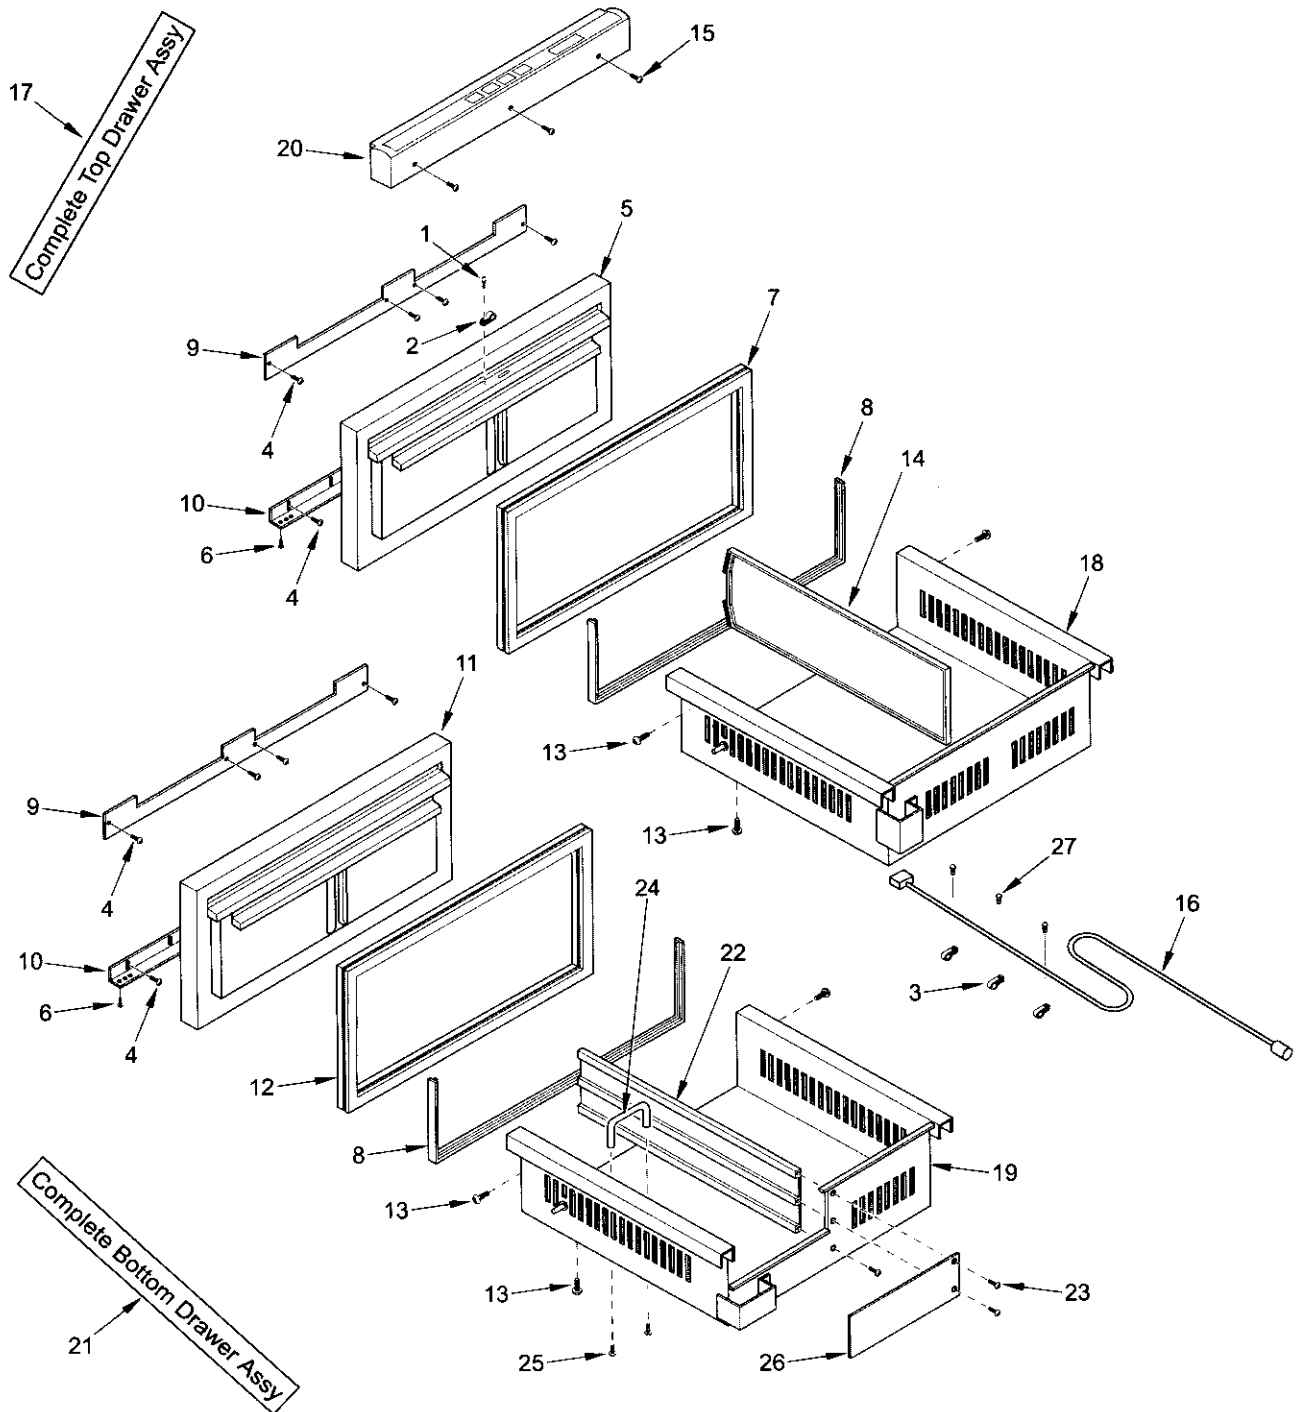

700BF/I-3 DRAWER VIEW PARTS LIST

Ref #	Part #	Description
1	6200080	Screw, #8-15 x 1/2" Truss HD
2	6120190	Tube Clamp, Steel, 3/16"
3	6120280	Clamp, Tube Nylon 3/16"
4	6200720	Screw, #8-18 x 1/2 PH Truss HD
5	4131730	Upper Drawer Front Assy
6	6201500	Screw, #10X3/4 Drill PH Hex Was
7	3212220	Gasket, Drawer-UPR
8	3211560	Seal, Tub White 37-5/8"
9	3421930	Bracket, Door Panel-Upper
10	3421940	Bracket, Door Panel-Lower
11	4131750	Lower Drawer Front Assy
12	3212230	Gasket, Drawer-LWR
13	6200110	Screw, #10-12 x 5/8" Truss SS
14	3601340	Divider, Top Drawer
15	6200700	Screw, #6-20 x 5/8" PH Flat HD SS
16	3025480	Wire Harness, Display Flexible
17	4136460	Drawer Assy, Upr BF Srvc
18	3414750	Tub, Upper BF Drawer
19	3414210	Tub, Lower Drawer
20	4163011	Panel Assy, Control 700BF Svce
	7004232	Panel Assy, Control 700BF Svce (RoHS)
21	4135310	Drawer Assy, LWR
22	3601420	Divider, Ice Drawer
23	6200710	Screw, #8-18X3/8" Fillister HD
24	3511040	3" Wire Pull (units with IM only)
25	6200080	Screw, #8-15X1/2" Truss HD (units with IM only)
	3550400	Hole Plug (units w/o IM only)
26	3414230	Filler Plate, Drawer tub
27	6180340	Snap Rivet, Plastic White 13/64

NOTE: Drawer panels on this model are a sales accessory. For part numbers of complete door panel sets or components of the door panel sets, contact the factory.

700BF/I-3 DRAWER VIEW