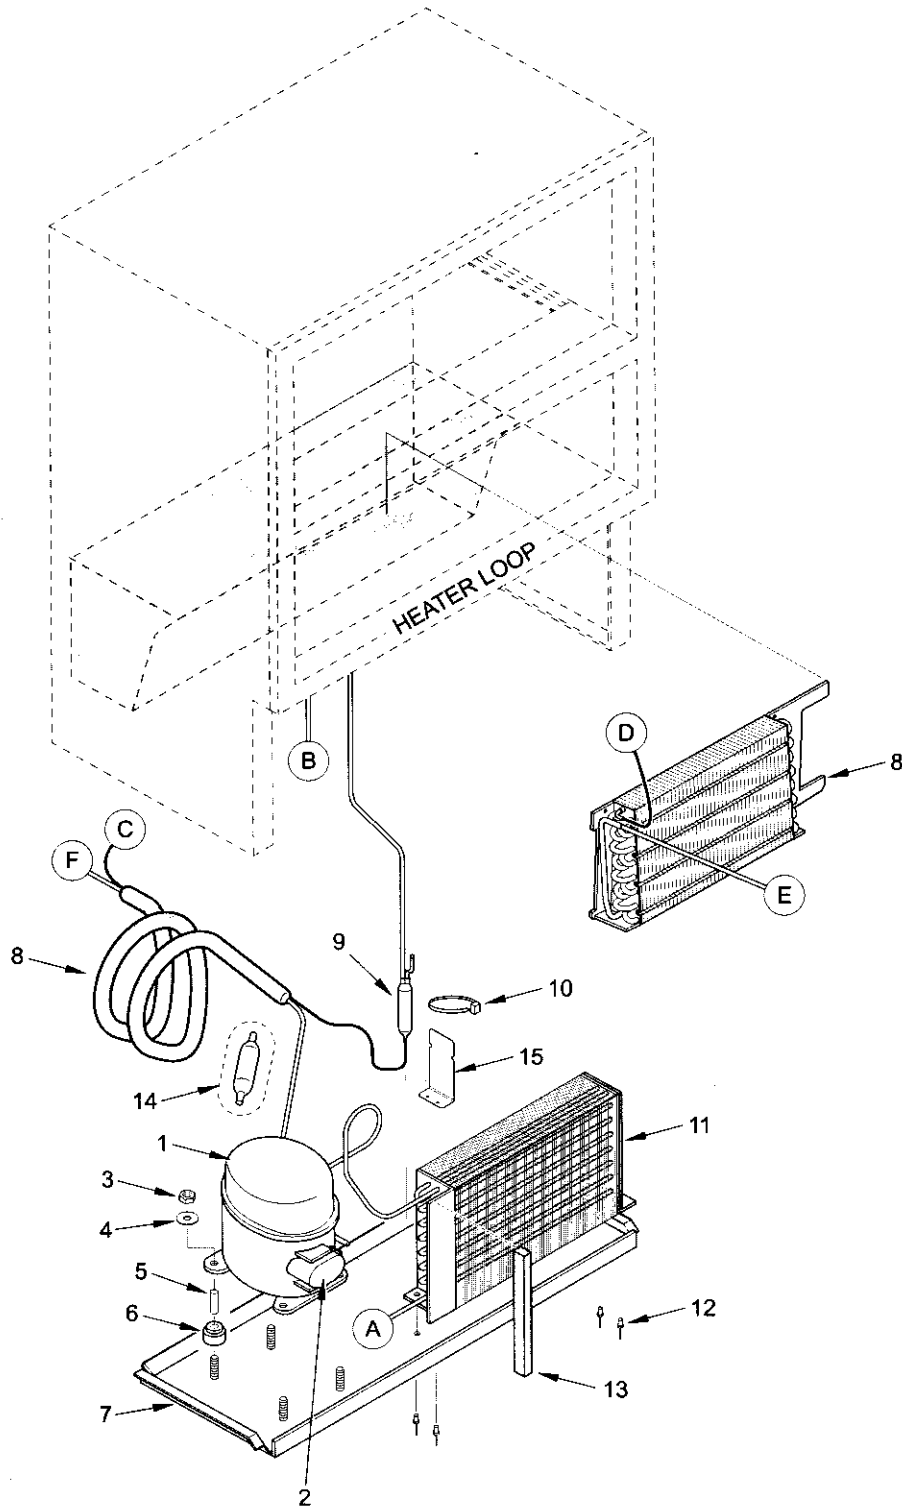

700BC/I-3 SEALED SYSTEM PARTS LIST

<u>Ref #</u>	<u>Part #</u>	<u>Description</u>
1	7002345	Compressor Assy, EGUS70HLP Svce
2	3112621	Electrical Assy, EGUS70HLP (Used with EGUS70HLP Comp.)
	3112214	Electrical Assy, EGU70 (Used with EGU70HLC Comp.)
	3111350	Relay, (8EA403) (Used with FGS70HA Comp.)
	3111380	Overload, (4TM283ULB) (Used with FGS70HA Comp.)
	7005578	Capacitor, 12 Mf Svce (Used with EGUS70HLP Comp.)
	3111270	Capacitor (20Mf) (Used with EGU70HLC & FGS70HA Comp's.)
	7005579	Term Cvr Spring, EGZ80 Svce (Used w/EGUS70HLP & EGU70HLC)
3	6150220	Nut, 5/16-18 Hex Zinc
4	6240050	Flat Washer, 5/16"
5	6160070	Sleeve, 5/16 x 7/16 x 7/8"
6	3150170	Rubber Grommet, Large, 15/16"
7	4311120	Tray, Unit Assy
8	4204240	Evap/Heat Exchanger Assy, Freezer
9	3014230	Filter-Drier, High Side
10	6120170	Locking Cable Tie, Red, 11-1/2"
11	7002551	Condenser, Svce
12	6180040	Pop Rivet, 3/16X1/8 Grip
13	6230370	Adhesive Back Foam Strip, 1 x 1/2
14	3014100	Suction Line Drier (Service Only)
15	7005783	Bracket, Drier Svce

700BC/I-3 SEALED SYSTEM VIEW