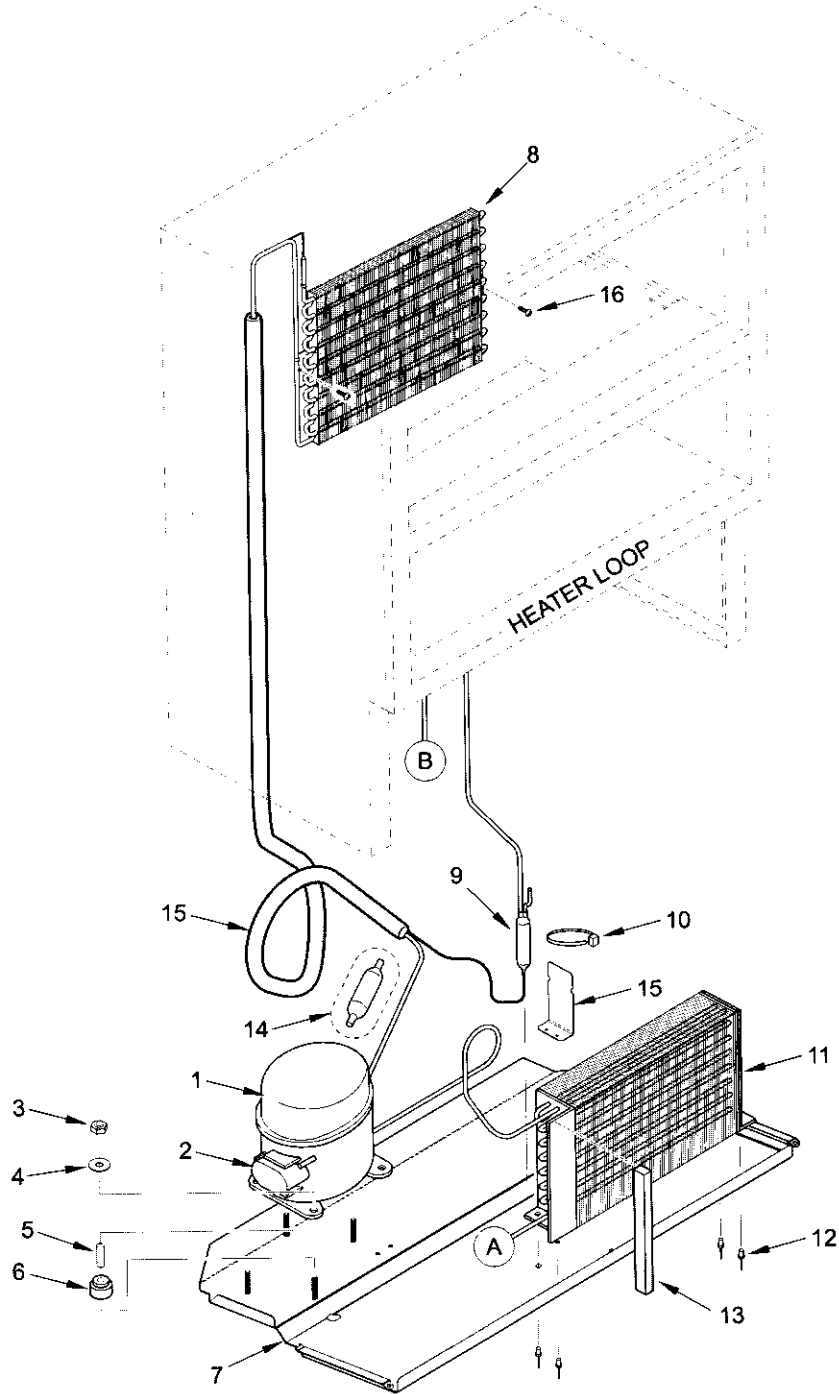

700BR-3 SEALED SYSTEM VIEW PARTS LIST

<u>Ref #</u>	<u>Part #</u>	<u>Description</u>
1	4201880	Service Compressor, Ref. (EMI30HER)
2	3112211	Electrical Assy, EMU30HSC (Used w/Production EMU30HSC Comp)
	7005578	Capacitor, 12 Mf Svce (Used w/Production EMU30HSC Comp)
	3111370	Relay, EMB 1351400 OR 213514008 (Used w/EMI30HSC Srvc Comp)
	3111410	Overload, (4TM734LFB) (Used w/EMI30HSC Srvc Comp)
3	6150220	Nut, 5/16-18 Hex Zinc
4	6240050	Flat Washer, 5/16"
5	6160070	Sleeve, 5/16 x 7/16 x 7/8"
6	3150170	Rubber Grommet, Large, 15/16"
7	NA	Unit Tray Assy (Special Order, Contact Factory)
8	3130640	Evaporator, Ref
9	3014230	Filter-Drier, High Side
10	6120170	Locking Cable Tie, Red, 11-1/2"
11	3120431	Condenser, Wire on Tube
12	6180040	Pop Rivet, 3/16X1/8 Grip
13	6230370	Adhesive Back Foam Strip, 1 x 1/2
14	3014100	Suction Line Drier (Service Only)
15	4251670	Heat Exch, Lower
16	6201270	Screw, #8-18 x 5/8" PH PN SS-Gnd
15	7005783	Bracket, Drier Svce

700BR-3 SEALED SYSTEM VIEW