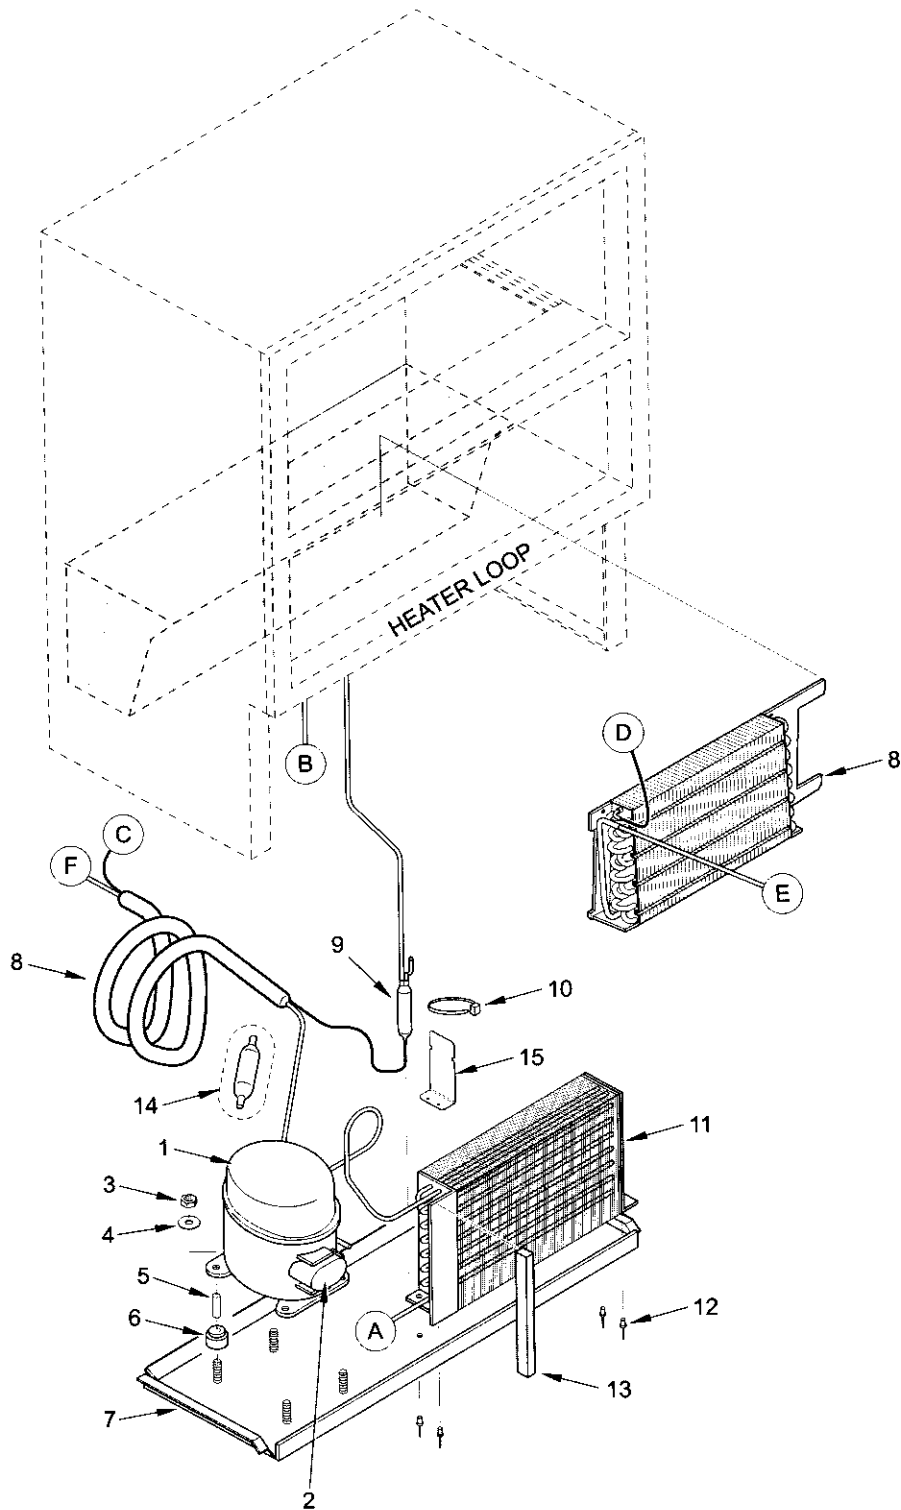

700BF/I-3 SEALED SYSTEM VIEW PARTS LIST

<u>Ref #</u>	<u>Part #</u>	<u>Description</u>
1	7002345	Compressor Assy, EGUS70HLP Svce
2	3112621	Electrical Assy, EGUS70HLP (Used with EGUS70HLP Comp.)
	3112214	Electrical Assy, EGU70 (Used with EGU70HLC Comp.)
	3111350	Relay, (8EA403) (Used with FGS70HA Comp.)
	3111380	Overload, (4TM283ULB) (Used with FGS70HA Comp.)
	7005578	Capacitor, 12 Mf Svce (Used with EGUS70HLP Comp.)
	3111270	Capacitor (20Mf) (Used with EGU70HLC & FGS70HA Comp's.)
	7005579	Term Cvr Spring, EGZ80 Svce (Used w/EGUS70HLP & EGU70HLC)
3	6150220	Nut, 5/16-18 Hex Zinc
4	6240050	Flat Washer, 5/16"
5	6160070	Sleeve, 5/16 x 7/16 x 7/8"
6	3150170	Rubber Grommet, Large, 15/16"
7	4311120	Tray, Unit Assy
8	4204240	Evap/Heat Exchanger Assy, Freezer
9	3014230	Filter-Drier, High Side
10	6120170	Locking Cable Tie, Red, 11-1/2"
11	7002551	Condenser, Svce
12	6180040	Pop Rivet, 3/16X1/8 Grip
13	6230370	Adhesive Back Foam Strip, 1 x 1/2
14	3014100	Suction Line Drier (Service Only)
15	7005783	Bracket, Drier Svce

700BF/I-3 SEALED SYSTEM VIEW