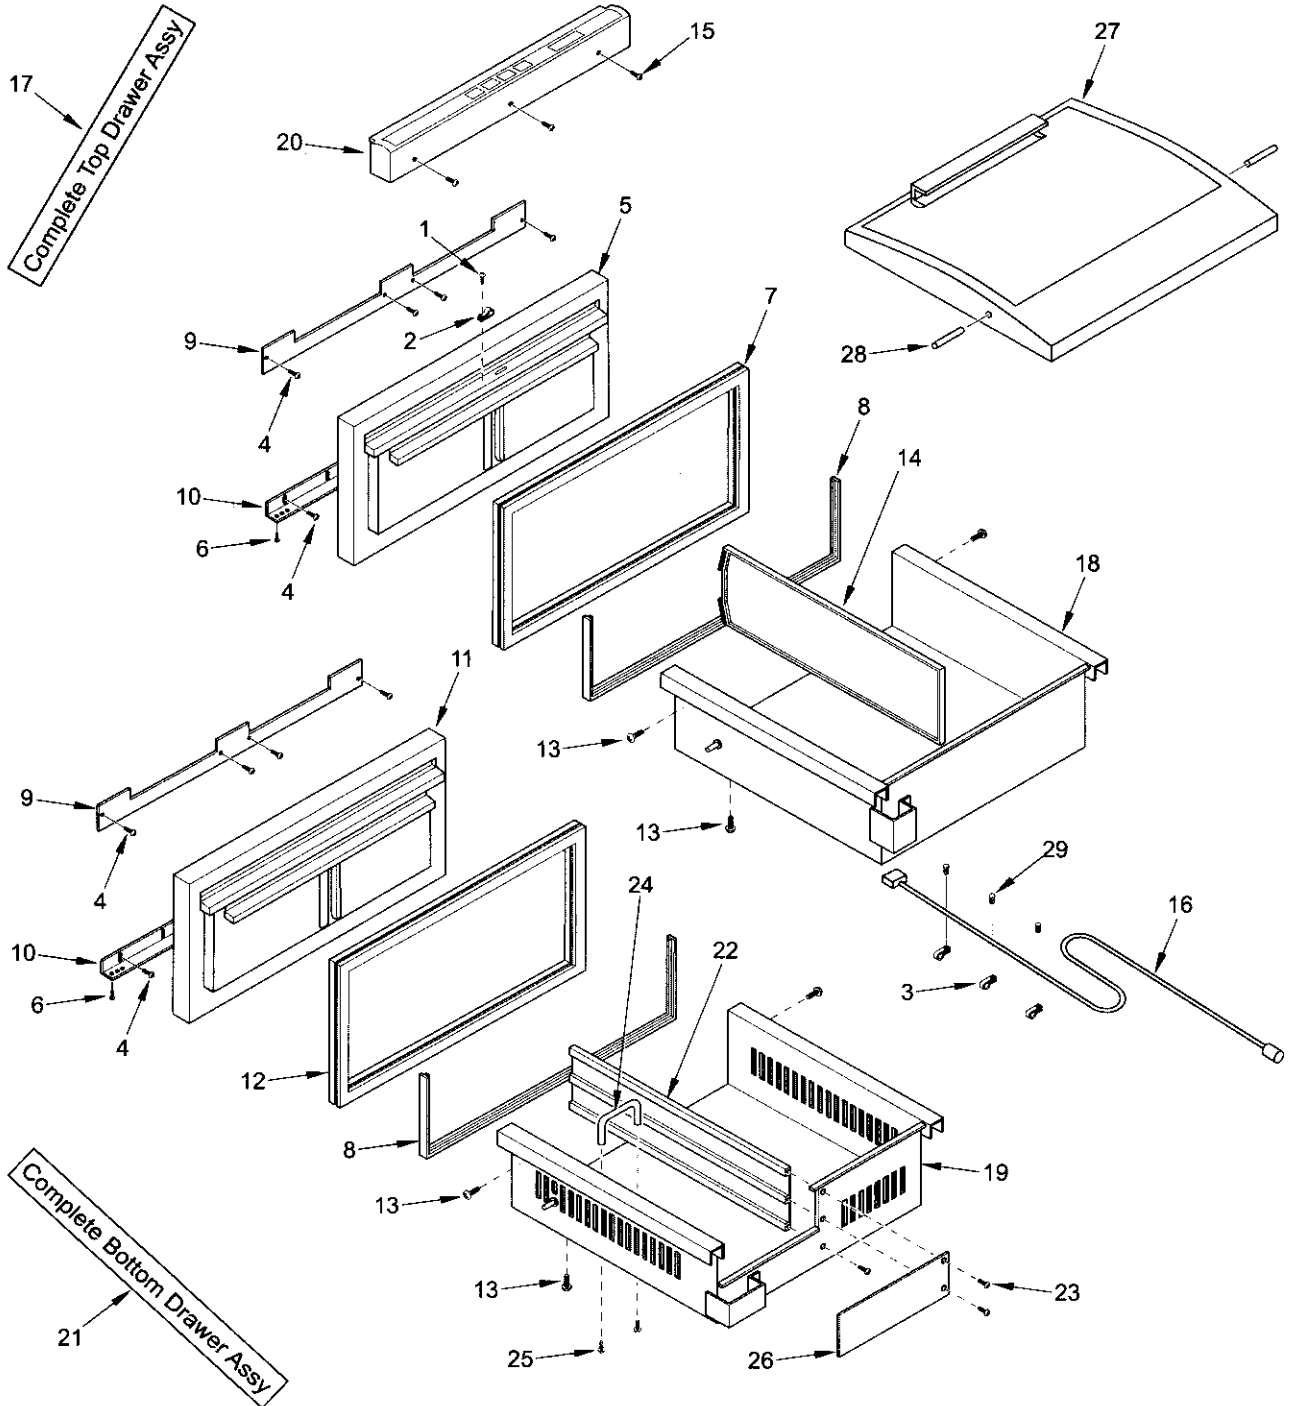

700BC/I-3 DRAWER PARTS LIST

<u>Ref #</u>	<u>Part #</u>	<u>Description</u>
1	6200080	Screw, #8-15 x 1/2" Truss HD
2	6120190	Tube Clamp, Steel, 3/16"
3	6120280	Clamp, Tube Nylon 3/16"
4	6200720	Screw, #8-18 x 1/2 PH Truss HD
5	4131730	Upper Drawer Front Assy
6	6201500	Screw, #10X3/4 Drill PH Hex Was
7	3212220	Gasket, Drawer-UPR
8	3211560	Seal, Tub White 37-5/8"
9	3421930	Bracket, Door Panel-Upper
10	3421940	Bracket, Door Panel-Lower
11	4131750	Lower Drawer Front Assy
12	3212230	Gasket, Drawer-LWR
13	6200110	Screw, #10-12 x 5/8" Truss SS
14	3601340	Divider, Top Drawer
15	6200700	Screw, #6-20 x 5/8" PH Flat HD SS
16	3025480	Wire Harness, Display Flexible
17	4135290	Drawer Assy, UPR
18	3414470	Tub, Upper Ref Drw Closer Front
19	3414210	Tub, Lower Drawer
20	4162762	Panel Assy, Control 700BC Svce
	7004230	Panel Assy, Control 700BC Svce (RoHS)
21	4135310	Drawer Assy, LWR
22	3601420	Divider, Ice Drawer
23	6200710	Screw, #8-18X3/8" Fillister HD
24	3511040	3" Wire Pull (units with IM only)
25	6200080	Screw, #8-15X1/2" Truss HD (units with IM only)
	3550400	Hole Plug (units w/o IM only)
26	3414230	Filler Plate, Drawer tub
27	3470320	Lid Assy, Crisper
28	3412240	Pin, Crisper
29	6180340	Snap Rivet, Plastic White 13/64

NOTE: Drawer panels on this model are a sales accessory. For part numbers of complete door panel sets or components of the door panel sets, contact the factory.

700BC/I-3 DRAWER VIEW

**700BC/I-3 COSMETIC PARTS LIST**