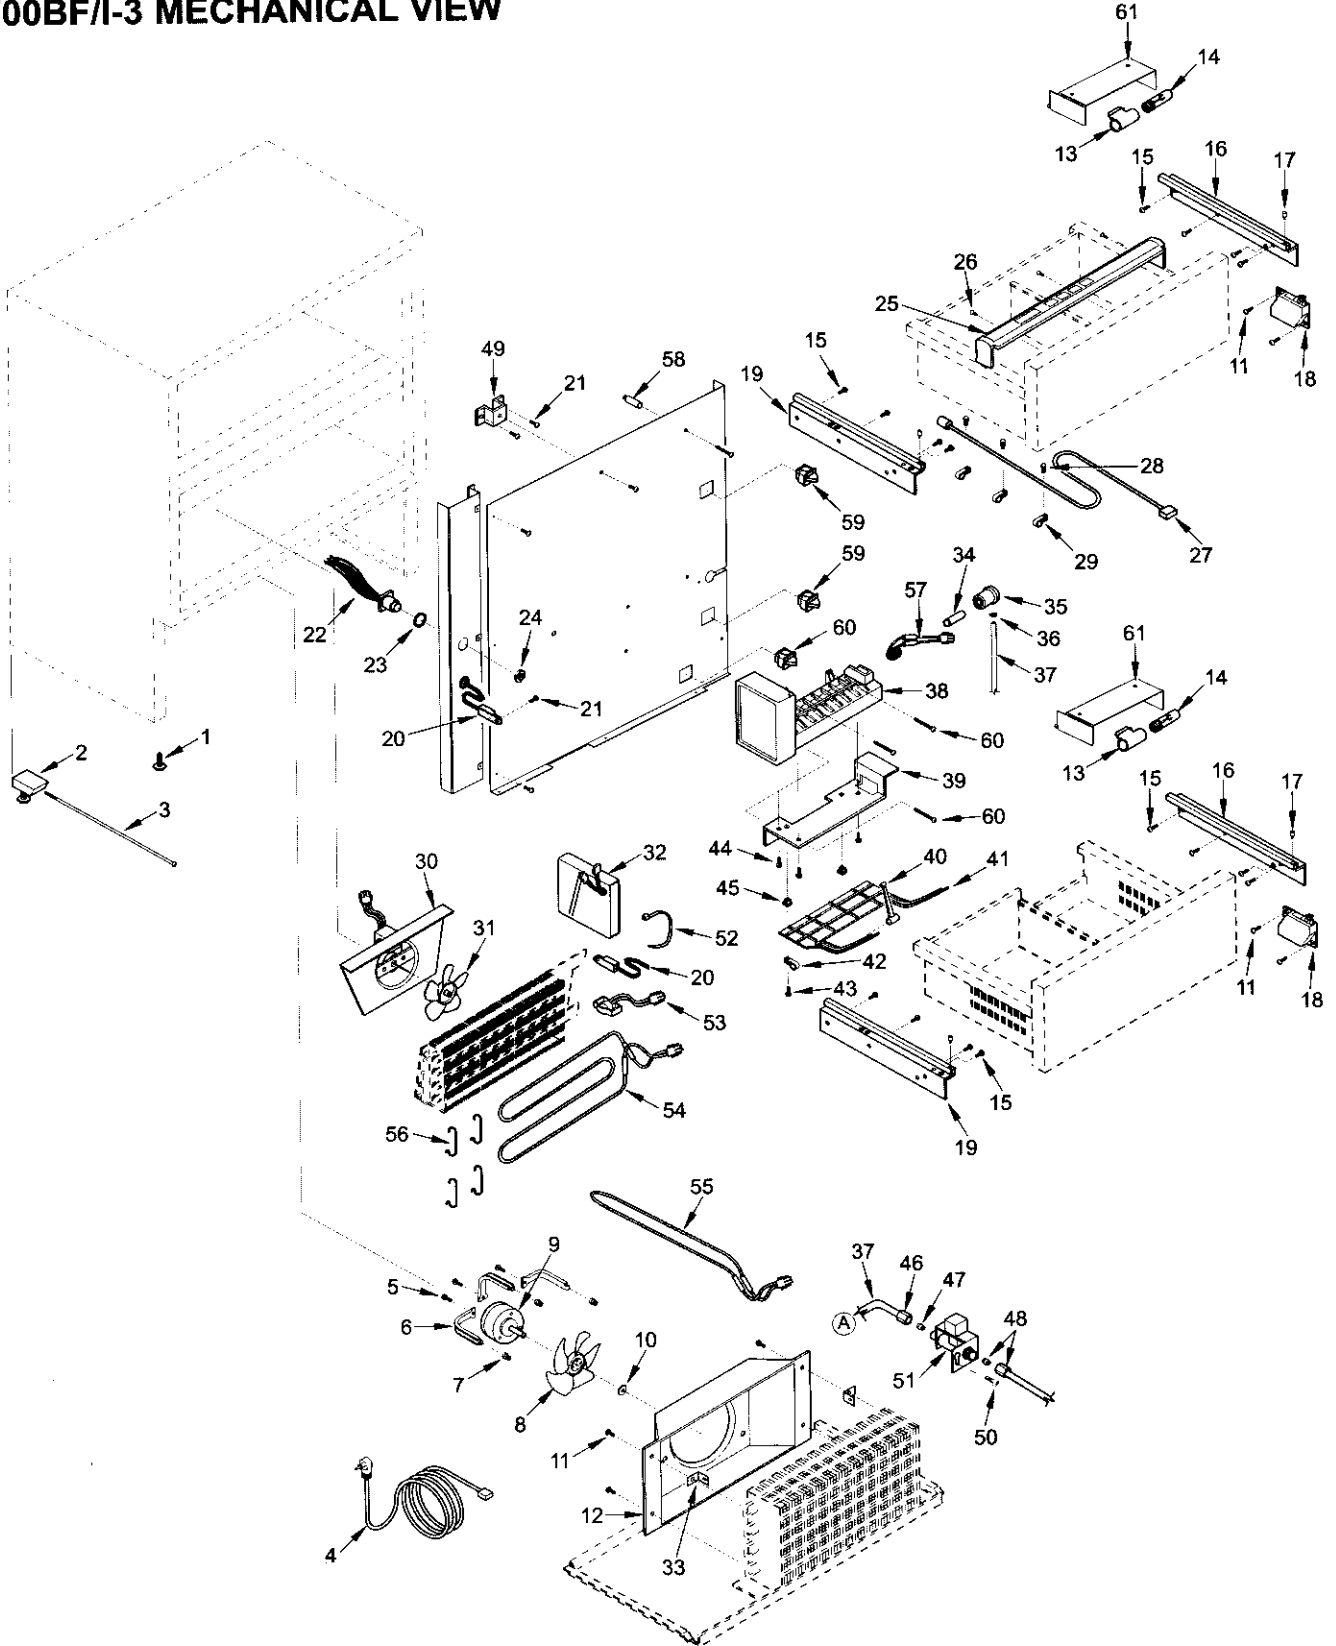

700BF/I-3 MECHANICAL VIEW PARTS LIST

<u>Ref #</u>	<u>Part #</u>	<u>Description</u>	<u>Ref #</u>	<u>Part #</u>	<u>Description</u>
1	3570060	Bolt, Leveler 3/8-16X2-1/8	33	3450290	Bracket, Angle #8a
2	4202000	Rear Leveler Assembly	34	2605405	Tube, Extension Fill
3	3421500	Adjusting Rod	35	1607600	Tube, Inlet
4	7002603	Cord, Power Svce	36	6220470	Fill Tube Clamp
5	6201000	Screw #8-32X3/8 Thread Forming	37	2600617	Plastic Water Line (See SN Breaks)
6	0261150	Bracket, Cond Fan Mtg		3026450	Tube,Plstc Water Pex (See SN Breaks)
7	3220360	Grommet, Mtg Brkt	38	4200520	Modular Icemaker
8	3150800	Blade, Condenser FW-SW			(See IM Breakdown at back of this parts manual)
9	4200740	Motor Pkg, Cond Fan	39	0167700	Bracket, Icemaker
10	6150410	Nut, 1/4-20	40	3421070	Rod, Connecting
11	6200030	Screw, #10-12 x 5/8", Truss CP	41	3140300	Arm, Icemaker Cntrl
12	4281320	Shroud Assy, Cond Fan	42	6120280	Clamp, Tube Nylon 3/16"
13	3050220	Socket, Light Int Base Sngl	43	6200080	Screw, #8-15 x 1/2" Truss HD
14	3030060	Bulb, Light 25W 1X2-1/2	44	6201000	Screw #8-32X3/8 Thread Forming
15	6202030	Screw, 1/4-20X1/2 But HD, Patchlk	45	6220220	Screw Grommet, 1/32 x 3/8" SQ
16	4134430	Drawer Assy, Slide-RH	46	3520030	Icemaker Nylon Nut, 1/4"
17	3550720	Pin, White Thread	47	3520050	Brass Insert, Solenoid
18	3541020	Closer, Drawer	48	3520470	PCKG, Valve Fitting
19	4134440	Drawer Assy, Slide-LH		3024910	Tube,Plstc Water Pex (See SN Breaks)
20	4204150	Thermistor, ASM Srvc Pkg	49	0167690	Bracket, Grounding
21	6201270	Screw, #8-18 x 5/8" PH PN SS-Gnd	50	6200780	Screw, #10-24X1/2" PH Hex Washer
22	4204020	Wire Harness, Display Replacement	51	4202790	Water Valve (See SN Breaks)
23	6160370	Gasket, Rubber 13/16 MP3		7004267	Valve, WaterQC Svce (See SN Breaks)
24	6151010	Nut, Plastic 13/16-28 UNS	52	6120450	Locking Cable Tie 9.7" BLK
25	4163011	Ctrl Assy, BF/BFI Srvc	53	3082090	Terminator, Defrost
26	6200700	Screw, #6-20 x 5/8" PH Flat HD SS	54	3070020	Heater, Defrost
27	3025480	Wire Harness, Display Flexible	55	3013540	Heater, Drain Tube
28	6180340	Snap Rivet, Plastic White 13/64	56	1801100	Clip, SS Heater Blower
29	6120280	Clamp, Tube Nylon 3/16"	57	3070210	Heater, Fill Tube
30	4201940	Evap Fan Motor Assy	58	6160310	Standoff, Nylon 1"
31	3150060	Blade, Fan 5-Prop 5-1/2"	59	3060140	SPST Light Switch
32	7002875	Control Assy, Base Main Board Svce	60	3060130	SPST Fan/Icemaker Switch
	7004666	Control Assy, Main Svce (RoHS)	61	7006006	Bracket, Light Svce

700BF/I-3 MECHANICAL VIEW