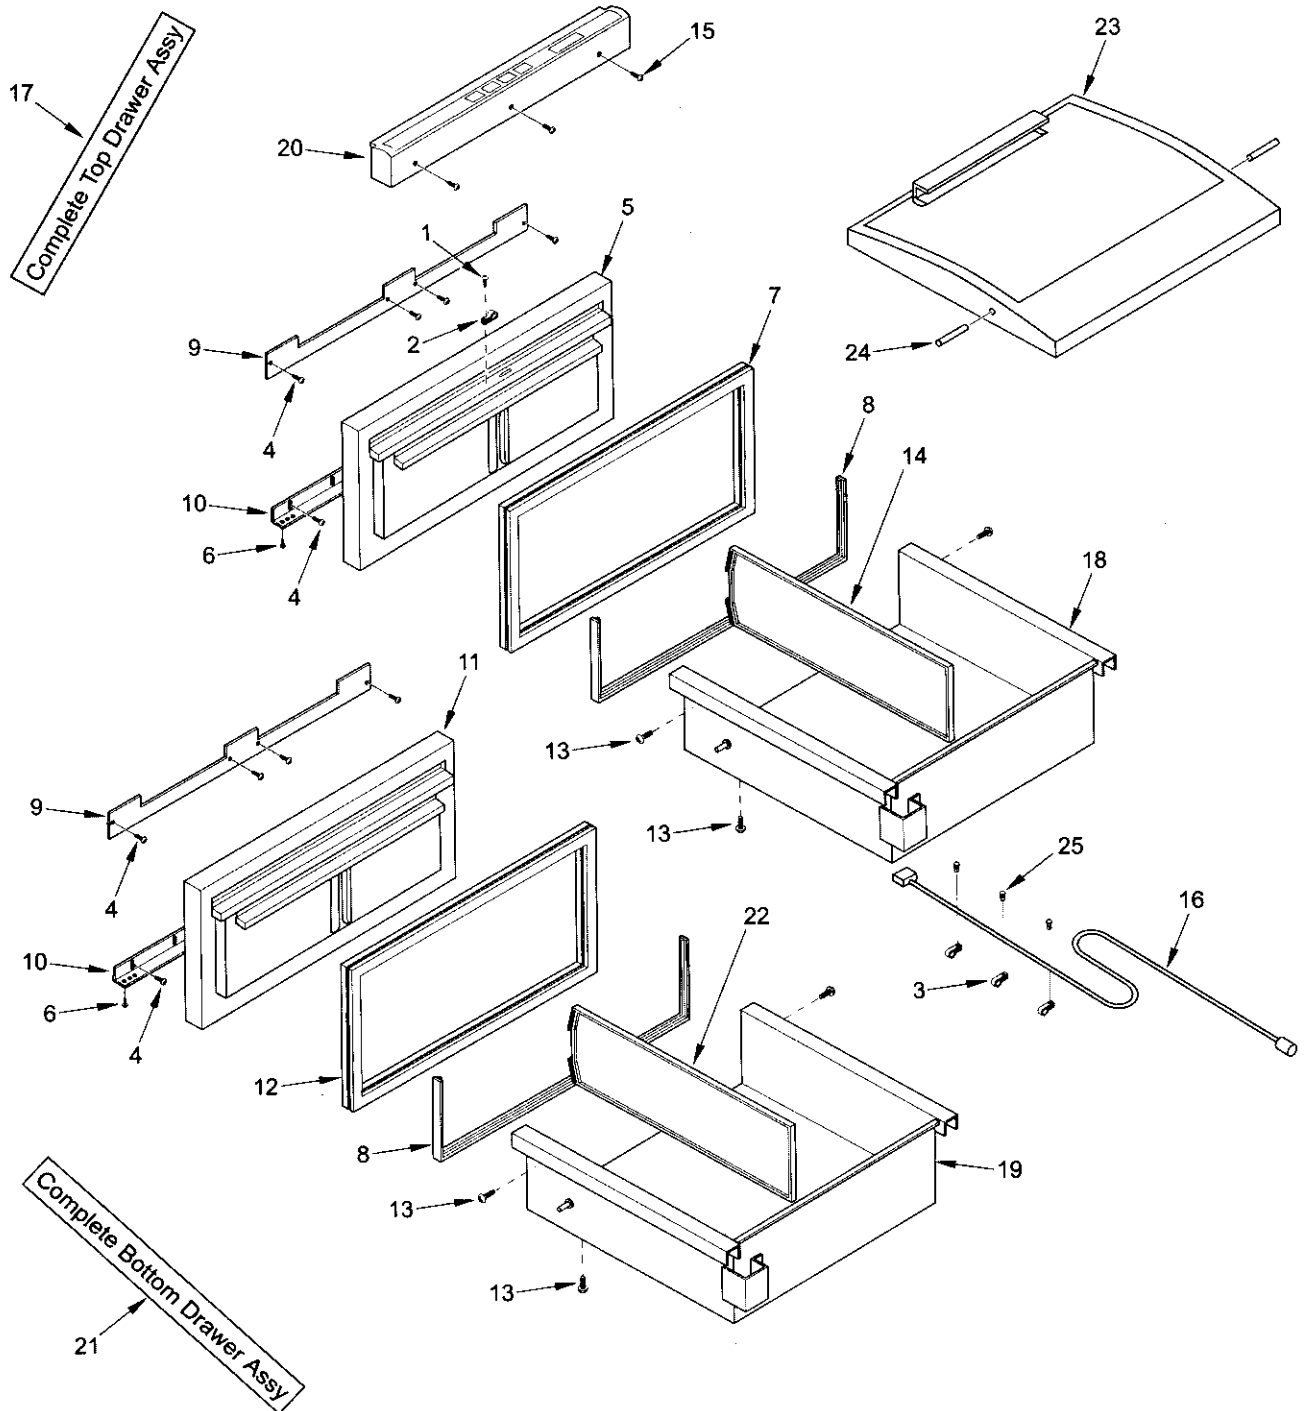

700BR-3 DRAWER VIEW PARTS LIST

<u>Ref #</u>	<u>Part #</u>	<u>Description</u>
1	6110280	Bolt, #10-24 x 3/4", Round Head
2	6120190	Tube Clamp, Steel, 3/16"
3	6120280	Clamp, Tube Nylon 3/16"
4	6200720	Screw, #8-18 x 1/2 PH Truss HD
5	4131730	Upper Drawer Front Assy
6	6201500	Screw, #10X3/4 Drill PH Hex Was
7	3212220	Gasket, Drawer-UPR
8	3211560	Seal, Tub White 37-5/8"
9	3421930	Bracket, Door Panel-Upper
10	3421940	Bracket, Door Panel-Lower
11	4131740	Lower Drawer Front Assy
12	3212230	Gasket, Drawer-LWR
13	6200110	Screw, #10-12 x 5/8" Truss SS
14	3601340	Upper Drawer Divider
15	6200700	Screw, #6-20 x 5/8" PH Flat HD SS
16	3025480	Wiring Harness, Display Flexible
17	4135581	Drawer Assy, Top Service
18	3414470	Tub, Upper Ref Drw Closer Front
19	3414070	Tub, Lwr Drawer
20	4163041	Panel Assy, Control 700BR Svce
	7004253	Panel Assy, Control 700BR Svce (RoHS)
21	4135591	Drawer Assy, Lwr Service
22	3601350	Lower Drawer Divider
23	3470320	Lid Assy, Crisper
24	3412240	Pin, Crisper (2)
25	6180340	Snap Rivet, Plastic White 13/64

NOTE: Drawer panels on this model are a sales accessory. For part numbers of complete door panel sets or components of the door panel sets, contact the factory.

700BR-3 DRAWER VIEW