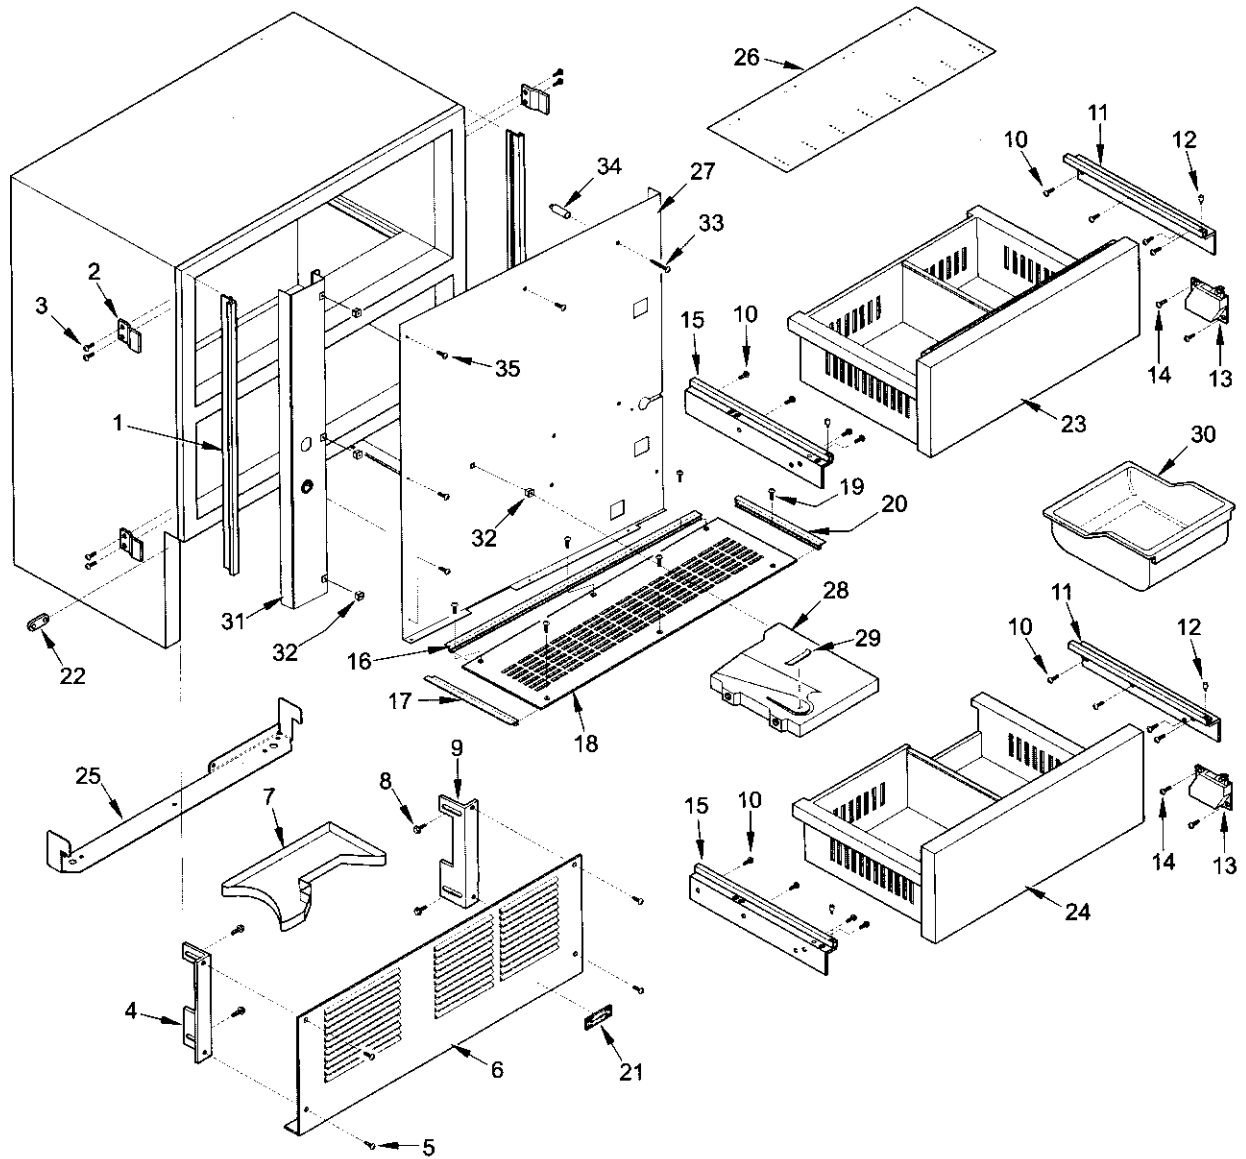

700BF/I-3 COSMETIC VIEW PARTS LIST

<u>Ref #</u>	<u>Part #</u>	<u>Description</u>
1	3516020	Molding, Side
2	3421510	Bracket, Ref to Cab
3	6201180	Screw, Tapping, #8 x 1/2" PH FL HD
4	0167662	Kickplate Brkt,LH
5	6200050	Screw, #10-12 x 1/2" Pan HD
6	3530430	Grille, Kickplate
7	0167450	Pan, Drain TB & UC
8	6200780	Screw, #10-24 x 1/2" PH Hex
9	0167661	Kickplate Brkt,RH
20	6202030	Screw, 1/4-20 x 1/2" But HD, Patchlk
11	4134430	Drawer Assy, Slide-RH
12	3550720	Pin, White Thread
13	3541020	Closer, Drawer
14	6200110	Screw, #10-12 x 5/8" Truss SS
15	4134440	Drawer Assy, Slide-LH
16	3211493	Sump Cover Seal-Back
17	3211492	Sump Cover Seal-LS
18	4151900	Evap. Sump Cover Assy. (Incl. Seals)
19	6200080	Screw, #8-15 x 1/2" Truss HD
20	3211491	Sump Cover Seal-RS
21	3580170	Nameplate
22	3421460	Bracket-Unit to Unit
23	NA	See Drawer View & Drawer Parts List
24	NA	See Drawer View & Drawer Parts List
25	0167550	Bracket, Anti Tip
26	3754220	Door Panel Drilling Template
27	4152332	Air Duct Assy Main, BF Srvc
28	0233491	Wire Tray
29	3450780	Clip, Wire
30	3412080	Bucket, Ice
31	4152331	Air Duct Assy LH, BF Srvc
32	6220220	Screw Grommet, 1/32 x 3/8" SQ
33	6201010	Screw, #8-15 x 2" Pan Head
34	6160310	Standoff, Nylon 1"
35	6201270	Screw, #8-18 x 5/8" PH PN SS-Gnd

700BF/I-3 COSMETIC VIEW